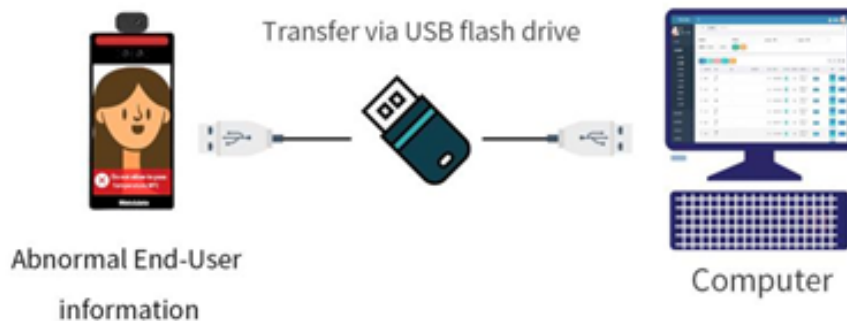

Two Major Functions for Flexible Choice

Product description

Multiple AI Technology

Application Mode

End User information upload scenario

1 Photo collection

Selfie or existing photo

Upload

Computer

2 Information release

Computer

Transfer via USB flash drive

Equipment

End User information upload scenario

3 Equipment usage

Allow to pass

normal circumstances

End-User photo Stored
Simultaneous alarm

abnormal circumstances

4 Import abnormal information to computer

Technical Specifications

Main board	CPU: 4-core 1.8 GHZ, memory: 2G internal storage, 8G storage space
Operating system	Android 5.1
Camera	Binocular+ RGB infrared+ 850nm +wide dynamic+2 million px
Recognition distance	0.4~0.7 meters
Recognition time	0.5 second
Recognition rate	> 99.7%
Display	8 inch full viewing angle, 700cd brightness
Operating temperature	-20°C~70 °C
Working humidity	10%~90%
Power	DC 12 V IN
Power Consumption	18 W MAX
Installation method	Wall / gate / desktop
Dimension	240(H)*123 (W)*19.5 (T) mm
Weight	1450g